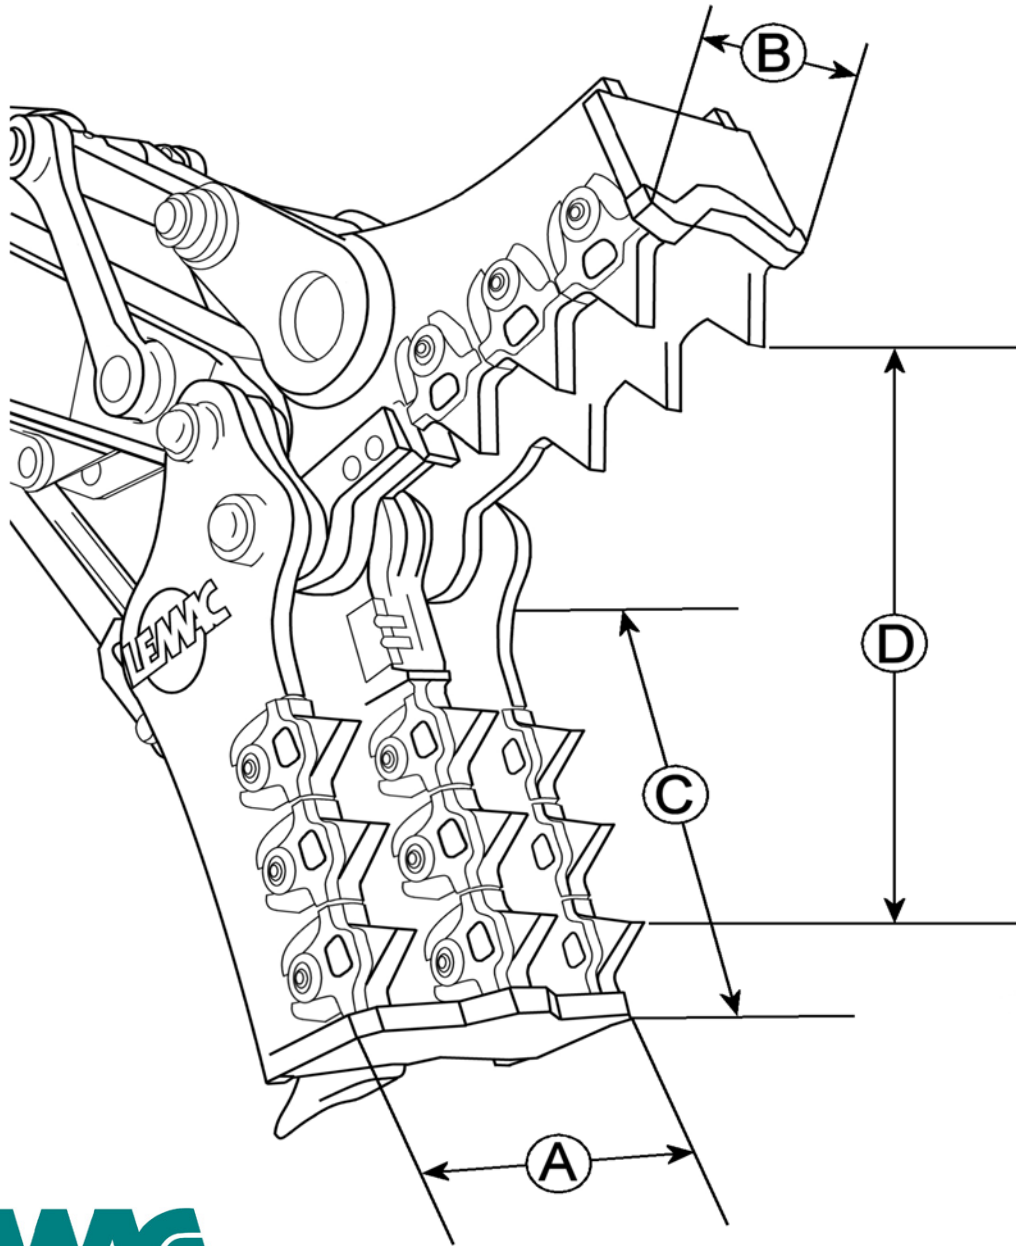

LEMAG
CORPORATION

**CRUSHES CONCRETE
WHILE IT CUTS REBAR**

**FAST & EASY
ATTACHING**

**ENTIRE JAW IS
FABRICATED FROM
HEAVY DUTY STEEL**

**AFFORDABLE
MAINTENANCE**

LEMAG
**CONCRETE
CRUSHER**

- * HEAVY DUTY STEEL CONSTRUCTION
- * NO EXTRA HYDRAULICS NEEDED
- * 1 YEAR/1500 HOUR WARRANTY
- * ATTACHES QUICK AND EASY
- * PROCESSES CONCRETE
- * CUTS REBAR

CONCRETE
DOESN'T EVEN
STAND A CHANCE!

The LEMAC CONCRETE CRUSHER is a rugged attachment that not only crushes concrete but also removes and cuts rebar. This double act creates two recyclable products without difficulty. As standard, Lemac includes replaceable teeth and rebar cutters allowing easy and affordable maintenance. Don't even worry about the hydraulics! The LEMAC CONCRETE CRUSHER attaches in the same place as the previously mounted bucket, utilizing the excavator's bucket cylinder. The offset pivot maximizes crushing force, which allows for over sizing of main pivot pin and reduces any stress imposed on the stick. The entire jaw structure is manufactured from quenched and tempered alloy steel 130,000-psi min. yield, 360-440 BHN. The main pivot features heat-treated pin, bearings, seals, and o-rings. With a one year/1500 hour warranty, the LEMAC CONCRETE CRUSHER is a "must have" for any demolition or recycling company.

MODEL #	MACHINE SIZE (lb)	FIXED JAW WIDTH (in) (A)	MOVING JAW WIDTH (in) (B)	JAW DEPTH (in) (C)	JAW OPENING (in) (D)	APPROX WEIGHT (lb)
CC25S	55000	25	14	34	40.5	2700
CC25	55000	25	14	34	40.5	2950
CC30	75000	27.5	15	38	44.5	4695
CC40	100000	30.5	17.5	41	48.5	5750
CC60	140000	34	19	46	54	8760

* CC25S HAS WELD-IN TEETH AND NO REBAR CUTTERS

* CC25 - CC60 CRUSHERS ARE HEAVY DUTY MODELS WITH REPLACEABLE TEETH AND REBAR CUTTERS AND A RIPPER TOOTH AT THE REAR OF THE FIXED JAW.

Distributed By:

LEMAC
CORPORATION